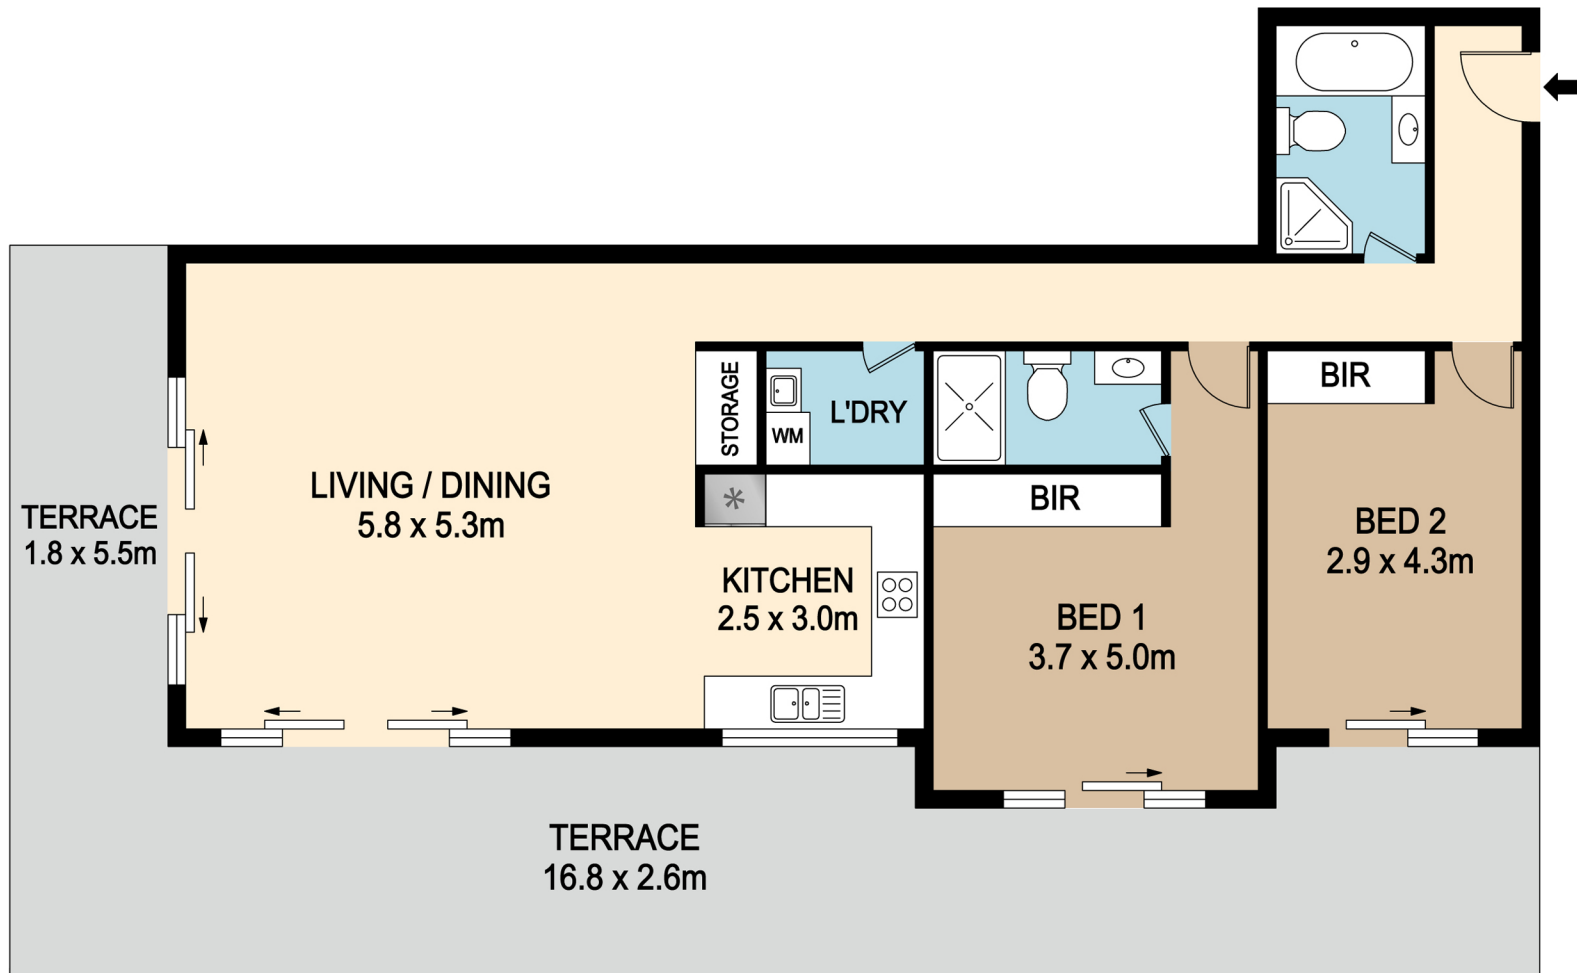

STORAGE CAGE
1.0 x 1.4m

CAR SPACE
2.5 x 5.5m

39/5-15 BELAIR CLOSE, HORNSBY

DISCLAIMER : PLANS SHOWN ARE FOR MARKETING PURPOSES ONLY, ALL DIMENSIONS ARE APPROXIMATE AND NOT TO SCALE. THEY ARE SUBJECT TO ERRORS AND INACCURACIES AND NO LIABILITY WILL BE ACCEPTED. INTERESTED PARTIES SHOULD MAKE THEIR OWN INQUIRES.